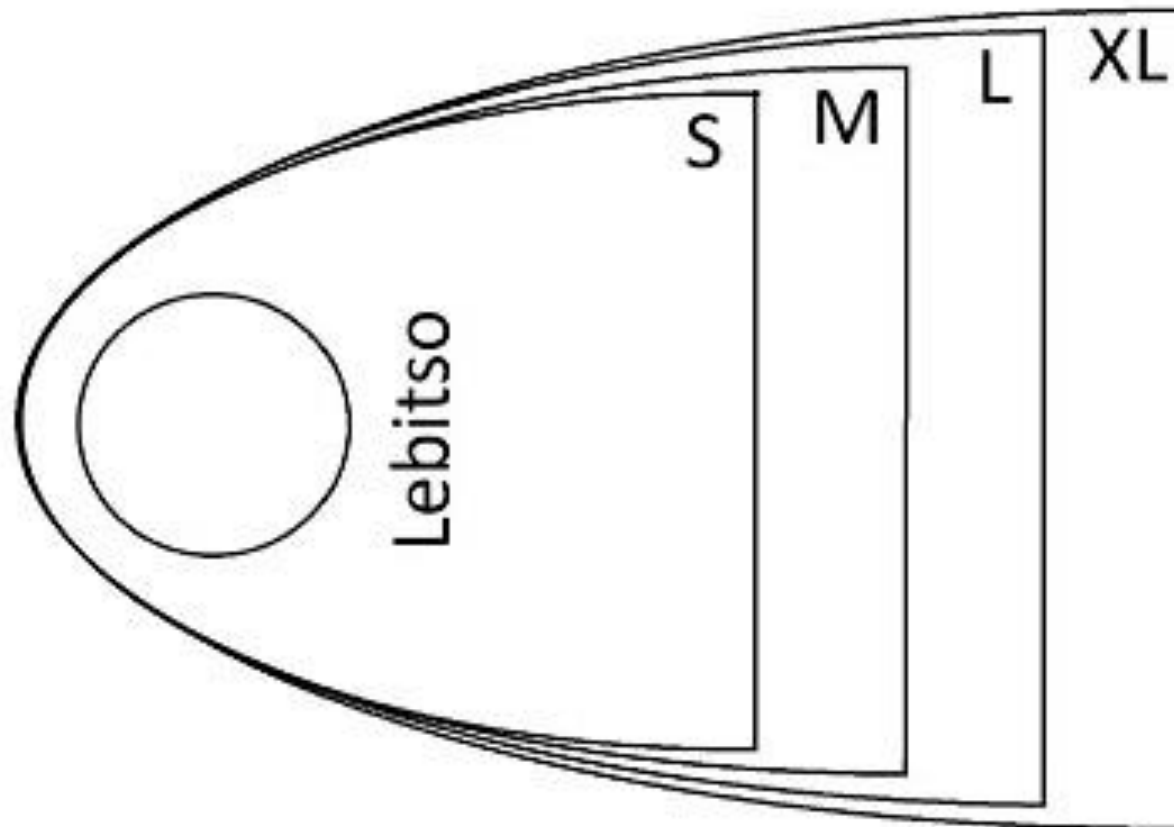

# FACE MASK TRAINING

**Methati ea ho etsa Maske - Steps for creating face mask**

Step 1: Fumana litekanyetso tse na, mme o iketsetse - Download and print

Litekanyo tsa ho etsa Maske - Mask measurements

Step 2: Sea litekanyetso tsa hao - Cut out your size

Step 3: Toroea litekanyetso tsa hao holima lelapa - Draw measurements on the cloth

Step 4: Mena o see sehlaioa sa hao - Flip and cut out your design

Step 5: Qetello ea sehlaioa; roala maske! - Final product; wear your own mask!